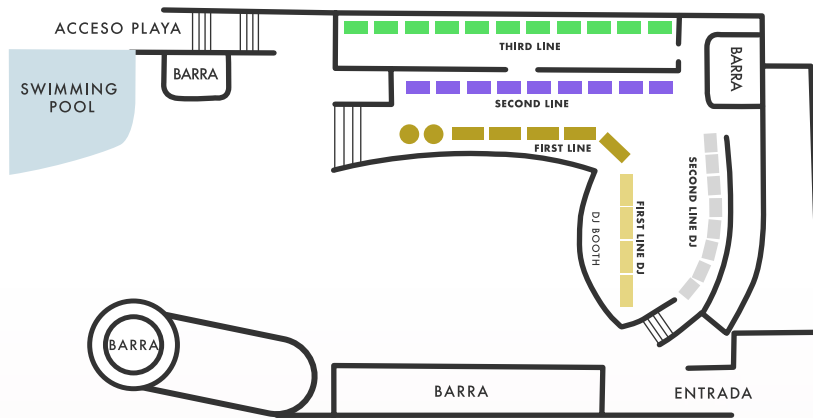

VIP & POOL TABLES

La Marina de Valencia, Paseo de Neptuno. 46011 Valencia
Teléfono +34 961 150 007
www.marinabeachclub.com

2020

VIP
MARINA BEACH CLUB

MES	DÍA	ZONA	€	
FEBRERO	SÁBADO	POOL	90,00	
		THIRD LINE	120,00	
		SECOND LINE	150,00	
		SECOND LINE DJ	200,00	
		FIRST LINE	250,00	
		FIRST LINE DJ	300,00	
MARZO	VIERNES	POOL	90,00	
	SÁBADO	THIRD LINE	120,00	
	DOMINGO	SECOND LINE	150,00	
	Incluidos del 16 al 19 de marzo	SECOND LINE DJ	200,00	
		FIRST LINE	250,00	
		FIRST LINE DJ	300,00	
ABRIL	L M X J	POOL	90,00	
	VIERNES	POOL	90,00	
		THIRD LINE	120,00	
		SECOND LINE	150,00	
		SECOND LINE DJ	180,00	
		FIRST LINE	250,00	
			FIRST LINE DJ	300,00
	SÁBADO DOMINGO y días festivos	POOL	100,00	
		THIRD LINE	150,00	
		SECOND LINE	180,00	
SECOND LINE DJ		200,00		
FIRST LINE		300,00		
		FIRST LINE DJ	350,00	
MAYO	L M X	POOL	90,00	
	JUEVES	POOL	90,00	
		THIRD LINE	120,00	
		SECOND LINE	150,00	
		SECOND LINE DJ	200,00	
		FIRST LINE	250,00	
			FIRST LINE DJ	300,00
	VIERNES DOMINGO	POOL	110,00	
		THIRD LINE	150,00	
		SECOND LINE	200,00	
		SECOND LINE DJ	250,00	
		FIRST LINE	300,00	
			FIRST LINE DJ	300,00
	SÁBADO	POOL	120,00	
		THIRD LINE	200,00	
SECOND LINE		250,00		
SECOND LINE DJ		250,00		
FIRST LINE		350,00		
		FIRST LINE DJ	400,00	
JUNIO	LUNES MARTES MIÉRCOLES JUEVES	POOL	100,00	
		THIRD LINE	150,00	
		SECOND LINE	200,00	
		SECOND LINE DJ	220,00	
		FIRST LINE	250,00	
		FIRST LINE DJ	300,00	
	VIERNES DOMINGO	POOL	120,00	
		THIRD LINE	200,00	
		SECOND LINE	250,00	
		SECOND LINE DJ	250,00	
FIRST LINE		350,00		
		FIRST LINE DJ	400,00	
SÁBADO	POOL	150,00		
	THIRD LINE	200,00		
	SECOND LINE	250,00		
	SECOND LINE DJ	300,00		
	FIRST LINE	400,00		
		FIRST LINE DJ	450,00	
JULIO	LUNES MARTES MIÉRCOLES	POOL	120,00	
		THIRD LINE	150,00	
		SECOND LINE	200,00	
		SECOND LINE DJ	220,00	
		FIRST LINE	250,00	
		FIRST LINE DJ	300,00	
	JUEVES DOMINGO (NOCHES)	POOL	150,00	
		THIRD LINE	150,00	
		SECOND LINE	200,00	
		SECOND LINE DJ	250,00	
FIRST LINE		350,00		
		FIRST LINE DJ	400,00	