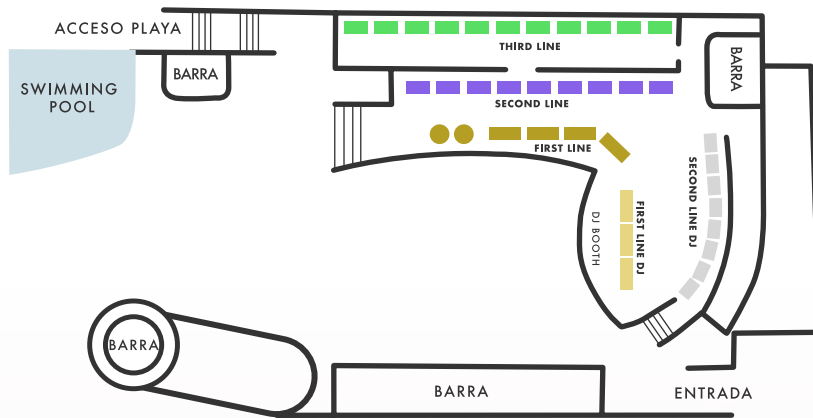

VIP & POOL TABLES

La Marina de Valencia, Paseo de Neptuno. 46011 Valencia
Teléfono +34 961 150 007
www.marinabeachclub.com

2020

VIP
MARINA BEACH CLUB

MES	DÍA	ZONA	€	
FEBRERO	SÁBADO	POOL	90,00	
		THIRD LINE	120,00	
		SECOND LINE	150,00	
		SECOND LINE DJ	200,00	
		FIRST LINE	250,00	
		FIRST LINE DJ	300,00	
MARZO	VIERNES	POOL	90,00	
	SÁBADO	THIRD LINE	120,00	
	DOMINGO	SECOND LINE	150,00	
	Incluidos del 16 al 19 de marzo	SECOND LINE DJ	200,00	
		FIRST LINE	250,00	
		FIRST LINE DJ	300,00	
ABRIL	L M X J	POOL	90,00	
	VIERNES	POOL	90,00	
		THIRD LINE	120,00	
		SECOND LINE	150,00	
		SECOND LINE DJ	180,00	
		FIRST LINE	250,00	
			FIRST LINE DJ	300,00
	SÁBADO DOMINGO y días festivos	POOL	100,00	
		THIRD LINE	150,00	
		SECOND LINE	180,00	
SECOND LINE DJ		200,00		
FIRST LINE		300,00		
		FIRST LINE DJ	350,00	
MAYO	L M X	POOL	90,00	
	JUEVES	POOL	90,00	
		THIRD LINE	120,00	
		SECOND LINE	150,00	
		SECOND LINE DJ	200,00	
		FIRST LINE	250,00	
			FIRST LINE DJ	300,00
	VIERNES DOMINGO	POOL	110,00	
		THIRD LINE	150,00	
		SECOND LINE	200,00	
		SECOND LINE DJ	250,00	
		FIRST LINE	300,00	
			FIRST LINE DJ	300,00
	SÁBADO	POOL	120,00	
		THIRD LINE	200,00	
SECOND LINE		250,00		
SECOND LINE DJ		250,00		
FIRST LINE		350,00		
		FIRST LINE DJ	400,00	
JUNIO	LUNES MARTES MIÉRCOLES JUEVES	POOL	100,00	
		THIRD LINE	150,00	
		SECOND LINE	200,00	
		SECOND LINE DJ	220,00	
		FIRST LINE	250,00	
			FIRST LINE DJ	300,00
	VIERNES DOMINGO	POOL	120,00	
		THIRD LINE	200,00	
		SECOND LINE	250,00	
		SECOND LINE DJ	250,00	
		FIRST LINE	350,00	
			FIRST LINE DJ	400,00
	SÁBADO	POOL	150,00	
		THIRD LINE	200,00	
		SECOND LINE	250,00	
SECOND LINE DJ		300,00		
FIRST LINE		400,00		
		FIRST LINE DJ	450,00	
JULIO	LUNES MARTES MIÉRCOLES	POOL	120,00	
		THIRD LINE	150,00	
		SECOND LINE	200,00	
		SECOND LINE DJ	220,00	
		FIRST LINE	250,00	
			FIRST LINE DJ	300,00
	JUEVES DOMINGO (NOCHES)	POOL	150,00	
		THIRD LINE	150,00	
		SECOND LINE	200,00	
		SECOND LINE DJ	250,00	
FIRST LINE		350,00		
		FIRST LINE DJ	400,00	