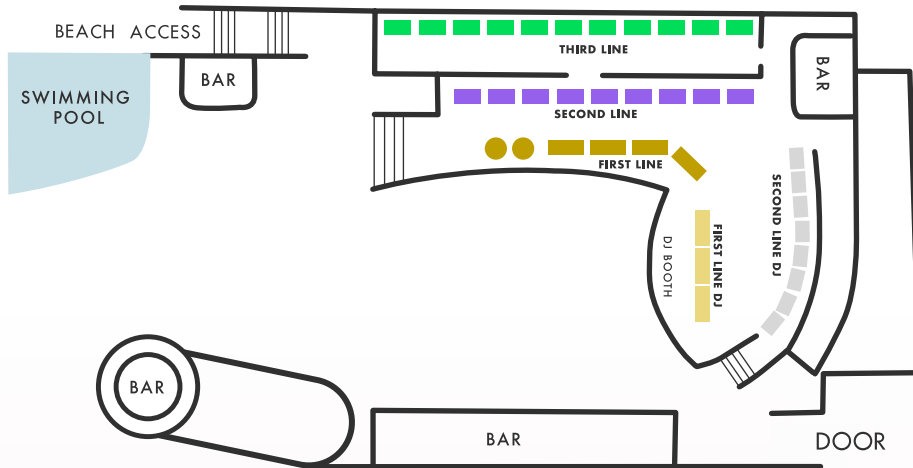

VIP & POOL TABLES

La Marina de Valencia, Paseo de Neptuno. 46011 València
Phone +34 961 150 007
www.marinabeachclub.com

2021

VIP
MARINA BEACH CLUB

VIP & POOL TABLES

La Marina de Valencia, Paseo de Neptuno. 46011 València

Phone +34 961 150 007
www.marinabeachclub.com

2021

MONTH	DAY	AREA	€
JULY	MONDAY WEDNESDAY THURSDAY ONE SESSION 18:00 - 00:30h	POOL	90,00
		PIT	90,00
		THIRD LINE	120,00
		SECOND LINE	150,00
	TUESDAY ONE SESSION 18:00 - 00:30h	SECOND LINE DJ	200,00
		FIRST LINE	250,00
		FIRST LINE DJ	300,00
		POOL	90,00
	FRIDAY SUNDAY ONE SESSION 18:00 - 00:30h	PIT	110,00
		THIRD LINE	150,00
		SECOND LINE	200,00
		SECOND LINE DJ	250,00
	SATURDAY ONE SESSION 18:00 - 00:30h	SECOND LINE DJ	300,00
		FIRST LINE	350,00
		FIRST LINE DJ	450,00
		POOL	150,00
SATURDAY ONE SESSION 18:00 - 00:30h	PIT	200,00	
	THIRD LINE	300,00	
	SECOND LINE	350,00	
	SECOND LINE DJ	375,00	
AUGUST	MONDAY WEDNESDAY THURSDAY ONE SESSION 18:00 - 00:30h	FIRST LINE	450,00
		FIRST LINE DJ	500,00
		POOL	90,00
		PIT	90,00
	TUESDAY ONE SESSION 18:00 - 00:30h	THIRD LINE	120,00
		SECOND LINE	150,00
		SECOND LINE DJ	200,00
		FIRST LINE	250,00
	FRIDAY SUNDAY ONE SESSION 18:00 - 00:30h	FIRST LINE DJ	300,00
		POOL	90,00
		PIT	110,00
		THIRD LINE	150,00
	SATURDAY ONE SESSION 18:00 - 00:30h	SECOND LINE	200,00
		SECOND LINE DJ	250,00
		FIRST LINE	300,00
		FIRST LINE DJ	350,00
SATURDAY ONE SESSION 18:00 - 00:30h	FIRST LINE DJ	450,00	
	POOL	150,00	
	PIT	150,00	
	THIRD LINE	200,00	
SATURDAY ONE SESSION 18:00 - 00:30h	SECOND LINE	250,00	
	SECOND LINE DJ	300,00	
	FIRST LINE	350,00	
	FIRST LINE DJ	450,00	
SATURDAY ONE SESSION 18:00 - 00:30h	FIRST LINE DJ	500,00	
	POOL	200,00	
	PIT	200,00	
	THIRD LINE	300,00	
SATURDAY ONE SESSION 18:00 - 00:30h	SECOND LINE	350,00	
	SECOND LINE DJ	400,00	
	FIRST LINE	450,00	
	FIRST LINE DJ	500,00	