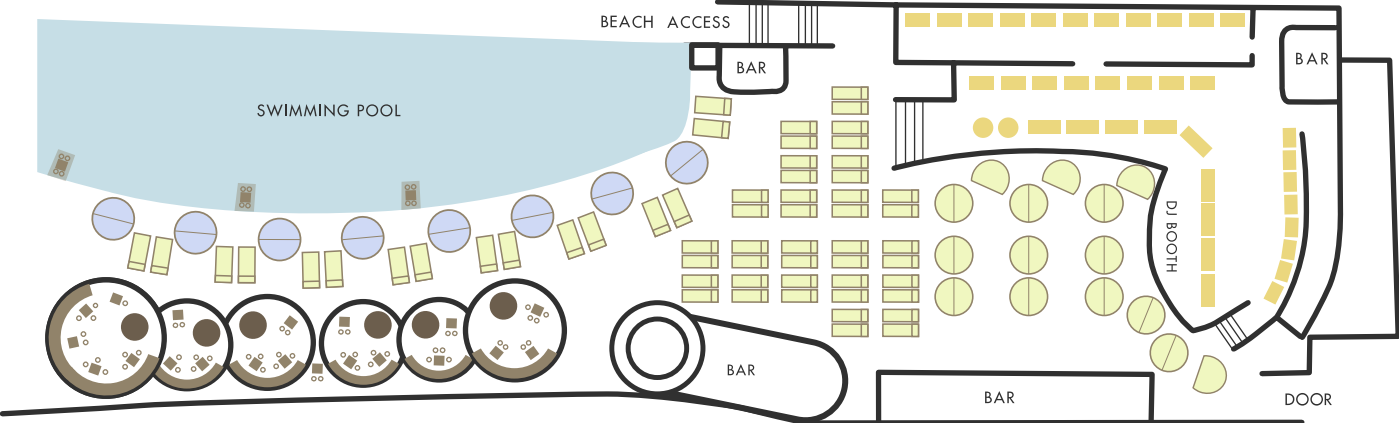

HAMMOCKS POOL & PORTET-BEACH

La Marina de Valencia, Paseo de Neptuno. 46011 Valencia

Phone +34 961 150 007

www.marinabeachclub.com

2021

OPENING HOURS from 21st, June

POOL HAMMOCKS

11am - 5:30pm: Monday to Friday and Sunday

11am - 5pm: Saturday

PORTET-BEACH HAMMOCKS

11am - 7:00pm: Everyday

INCLUDED

THE RENTING OF YOUR HAMMOCK INCLUDES TOWELL + UMBRELLA + POOL ACCESS +
COMSUMPTIONS (DRINKS/FOOD...)

HAMMOCKS

POOL & PORTET-BEACH

2021

	DAY	AREA	HAMMOCK	COMSUMPTION	TOTAL
MARCH	Mn Tu Wd Th Fr St Sn	P. BEACH/POOL	20,00 €	00,00 €	20,00 €
APRIL	Mn Tu Wd Th Fr	P. BEACH/POOL	20,00 €	00,00 €	20,00 €
	St Sn	P. BEACH/POOL	20,00 €	30,00 €	50,00 €
	2nd, 3d, and 4th	BEACH/POOL	20,00 €	30,00 €	50,00 €
MAY	Fr St Sn	P. BEACH	30,00 €	30,00 €	60,00 €
	Mn Tu Wd Th	POOL	30,00 €	10,00 €	40,00 €
	Fr St Sn	POOL	40,00 €	30,00 €	70,00 €
JUNE	Mn Tu Wd Th	PORTET-BEACH	20,00 €	20,00 €	40,00 €
	Fr Sn	PORTET-BEACH	30,00 €	30,00 €	60,00 €
	St	PORTET-BEACH	40,00 €	40,00 €	80,00 €
	Mn Tu Wd Th	POOL	30,00 €	30,00 €	60,00 €
	Fr St Sn	POOL	40,00 €	40,00 €	80,00 €
JULY	Mn Tu Wd Th	PORTET-BEACH	30,00 €	20,00 €	50,00 €
	Fr St Sn	PORTET-BEACH	40,00 €	40,00 €	80,00 €
	Mn Tu Wd Th	POOL	30,00 €	30,00 €	60,00 €
	Fr St Sn	POOL	40,00 €	40,00 €	80,00 €
AUGUST	Mn Tu Wd	PORTET-BEACH	30,00 €	20,00 €	50,00 €
	Th Fr St Sn	PORTET-BEACH	40,00 €	40,00 €	80,00 €
	Mn Tu Wd	POOL	30,00 €	30,00 €	60,00 €
	Th Fr St Sn	POOL	40,00 €	40,00 €	80,00 €
SEPTEMBER	Mn Tu Wd Th	PORTET-BEACH	20,00 €	10,00 €	30,00 €
	Fr St Sn	PORTET-BEACH	30,00 €	30,00 €	60,00 €
	Mn Tu Wd Th	POOL	30,00 €	10,00 €	40,00 €
	Fr St Sn	POOL	40,00 €	30,00 €	70,00 €
OCTOBER	Fr St Sn	PORTET-BEACH	20,00 €	00,00 €	20,00 €
	Mn Tu Wd Th	POOL	20,00 €	00,00 €	20,00 €
	Fr St Sn	POOL	30,00 €	10,00 €	40,00 €

NOTES

PRICES IN THIS DOCUMENT ARE INDIVIDUAL, JUST FOR ONE PERSON.
FIRST ROW POOL HAMMOCKS, +10 €/pax

POOL HAMMOCKS

- FIRST ROW
- OTHER HAMMOCKS
- SHADOW HAMMOCKS

BEACH HAMMOCKS