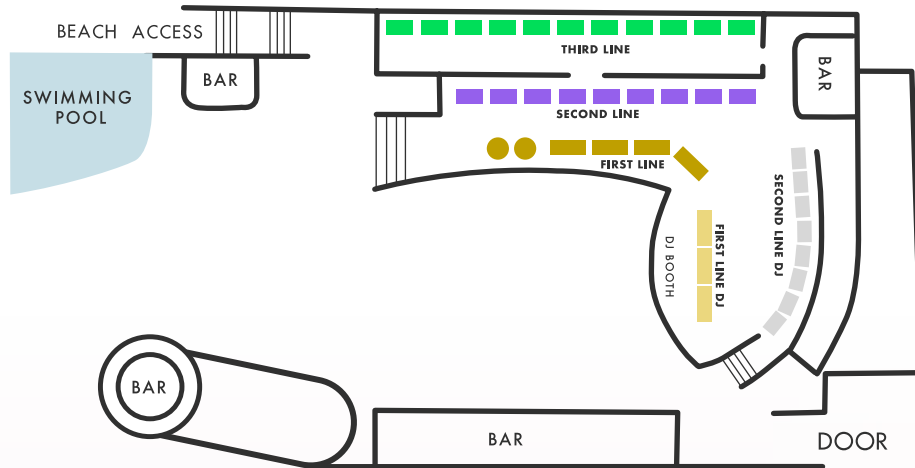

VIP & POOL TABLES

La Marina de Valencia, Paseo de Neptuno. 46011 València
Phone +34 961 150 007
www.marinabeachclub.com

2021

VIP

MARINA BEACH CLUB

VIP & POOL TABLES

La Marina de Valencia, Paseo de Neptuno, 46011 València
Phone +34 961 150 007
www.marinabeachclub.com

2021

MONTH	DAY	AREA	€	MONTH	DAY	AREA	€
SEPTEMBER	MONDAY-TUESDAY	POOL & PIT	90,00	OCTOBER	MONDAY-TUESDAY	POOL & PIT	90,00
	WEDNESDAY	THIRD LINE	120,00		WEDNESDAY	THIRD LINE	120,00
	THURSDAY	SECOND LINE	150,00		THURSDAY	SECOND LINE	150,00
	SUNDAY	SECOND LINE DJ	200,00		SUNDAY	SECOND LINE DJ	200,00
	DAY	FIRST LINE	250,00		DAY	FIRST LINE	250,00
	18:00-22:30h	FIRST LINE DJ	300,00		18:00-22:30h	FIRST LINE DJ	300,00
	MONDAY-TUESDAY	POOL & PIT	90,00		MONDAY-TUESDAY	POOL & PIT	90,00
	WEDNESDAY	THIRD LINE	120,00		WEDNESDAY	THIRD LINE	120,00
	THURSDAY	SECOND LINE	150,00		THURSDAY	SECOND LINE	150,00
	SUNDAY	SECOND LINE DJ	200,00		SUNDAY	SECOND LINE DJ	200,00
	NIGHT	FIRST LINE	250,00		NIGHT	FIRST LINE	250,00
	23:00-03:00h	FIRST LINE DJ	300,00		23:00-03:00h	FIRST LINE DJ	300,00
	FRIDAY	POOL & PIT	90,00		FRIDAY	POOL & PIT	90,00
	SATURDAY	THIRD LINE	150,00		SATURDAY	THIRD LINE	120,00
	DAY	SECOND LINE	200,00		DAY	SECOND LINE	150,00
	18:00 - 22:30h	SECOND LINE DJ	250,00		18:00 - 22:30h	SECOND LINE DJ	200,00
	FIRST LINE	300,00	FIRST LINE		250,00		
	FIRST LINE DJ	350,00	FIRST LINE DJ		300,00		
	FRIDAY	POOL & PIT	90,00		FRIDAY	POOL & PIT	90,00
	NIGHT	THIRD LINE	150,00		NIGHT	THIRD LINE	120,00
23:00-03:00h	SECOND LINE	200,00	23:00-03:00h	SECOND LINE	150,00		
FIRST LINE	250,00	FIRST LINE	200,00				
FIRST LINE DJ	300,00	FIRST LINE DJ	250,00				
FIRST LINE DJ	350,00	FIRST LINE DJ	300,00				
SATURDAY	POOL & PIT	150,00	SATURDAY	POOL & PIT	120,00		
NIGHT	THIRD LINE	200,00	NIGHT	THIRD LINE	150,00		
23:00 - 03:00h	SECOND LINE	250,00	23:00 - 03:00h	SECOND LINE	200,00		
FIRST LINE	300,00	FIRST LINE	250,00				
FIRST LINE DJ	350,00	FIRST LINE DJ	300,00				
FIRST LINE DJ	400,00	FIRST LINE DJ	350,00				