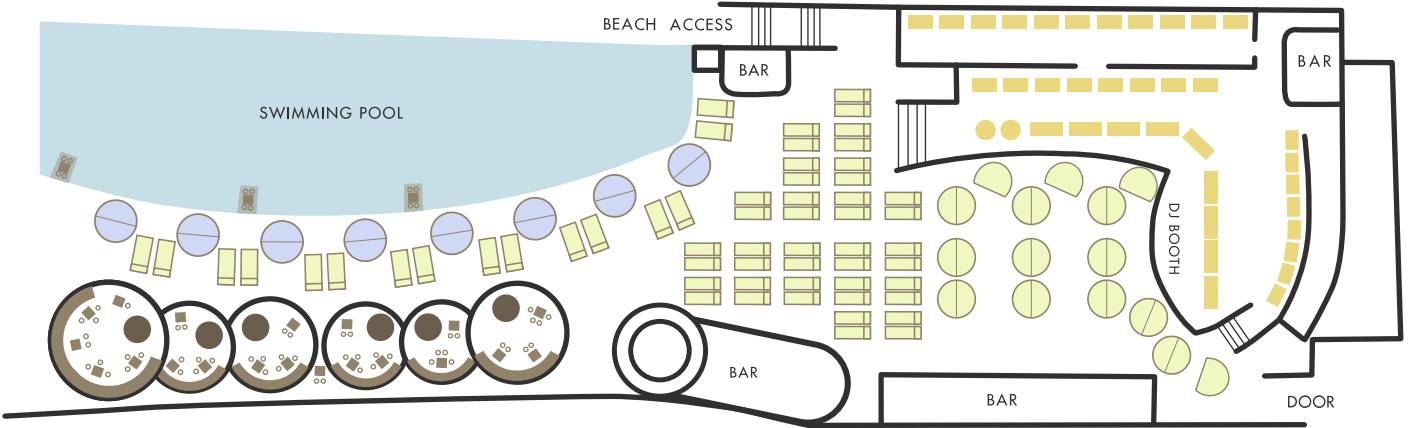

40€ for the use of the swimming pool, towel, bed sheet and umbrella + 40€ for consumption on our
Lounge menu + 3% in management costs

HAMMOCKS

POOL & PORTET-BEACH

2022

	DAY	AREA	HAMMOCK	COMSUMPTION	TOTAL
MARCH	Mn Tu Wd Th Fr St Sn	POOL	20 €	-	20 €
APRIL	Mn Tu Wd Th Fr	POOL	20 €	-	20 €
	St Sn	POOL	20 €	30 €	50 €
	15th, 16th & 17th	BEACH/POOL	20 €	30 €	50 €
MAY	Fr St Sn	BEACH	30 €	30 €	60 €
	Mn Tu Wd Th	POOL	30 €	10 €	40 €
	Fr St Sn	POOL	40 €	30 €	70 €
JUNE	Mn Tu Wd Th	BEACH	20 €	20 €	40 €
	Fr Sn	BEACH	30 €	30 €	60 €
	St	BEACH	40 €	40 €	80 €
	Mn Tu Wd Th	POOL	30 €	30 €	60 €
	Fr	POOL	40 €	40 €	80 €
	St Sn	POOL	50 €	40 €	90 €
JULY	Mn Tu Wd Th	BEACH	30 €	20 €	50 €
	Fr St Sn	BEACH	40 €	40 €	80 €
	Mn Tu Wd Th	POOL	30 €	40 €	70 €
	Fr Sn	POOL	40 €	40 €	80 €
	St	POOL	50 €	50 €	100 €
AUGUST	Mn Tu Wd Th Fr St Sn	BEACH	40 €	40 €	80 €
	Mn Tu Wd Th Fr St Sn	POOL	50 €	50 €	100 €
SEPTEMBER	Mn Tu Wd Th	BEACH	30 €	10 €	40 €
	Fr St Sn	BEACH	30 €	40 €	70 €
	Mn Tu Wd Th	POOL	30 €	20 €	50 €
	Fr St Sn	POOL	40 €	40 €	80 €
OCTOBER	Fr St Sn	BEACH	20 €	10 €	30 €
	Mn Tu Wd Th	POOL	20 €	10 €	30 €
	Fr St Sn	POOL	30 €	20 €	50 €

OPENING HOURS

POOL HAMMOCKS : 11am - 5pm

BEACH HAMMOCKS : 11am - 7:00pm

NOTES

PRICES IN THIS DOCUMENT ARE INDIVIDUAL, JUST FOR ONE PERSON.

FIRST ROW POOL HAMMOCKS, +15 €/pax

BEACH HAMMOCKS

POOL HAMMOCKS

- FIRST ROW
- OTHER HAMMOCKS
- SHADOW HAMMOCKS