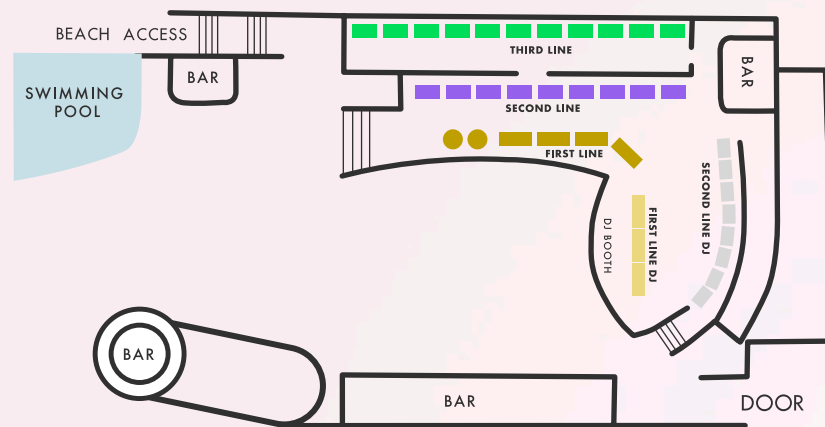

SPECIAL DAYS VIP & POOL TABLES

La Marina de Valencia, Paseo de Neptuno. 46011 València
Phone +34 961 150 007
www.marinabeachclub.com

2021

VIP
MARINA BEACH CLUB

SPECIAL DAYS

DAY	ARTIST	AREA	€ DAY	€ NIGHT	CONSUMPTION
			18:00-22:30	23:00-03:30	
08/12 WEDNESDAY	BLACK COFFEE	POOL	200		1 basic bottle of 90€
	16:00 to 00:00h	THIRD LINE	450		2 basic bottles of 120€ or 240€ in bottle consumption
	----	SECOND LINE	500		2 basic bottles of 120€ or 240€ in bottle consumption
	Extra person,	SECOND LINE DJ	600		2 basic bottles of 120€ or 240€ in bottle consumption
	proportional pay	FIRST LINE	700		2 basic bottles of 120€ or 240€ in bottle consumption
	without consumption	FIRST LINE DJ	1.000		3 basic bottles of 120€ or 360€ in bottle consumption