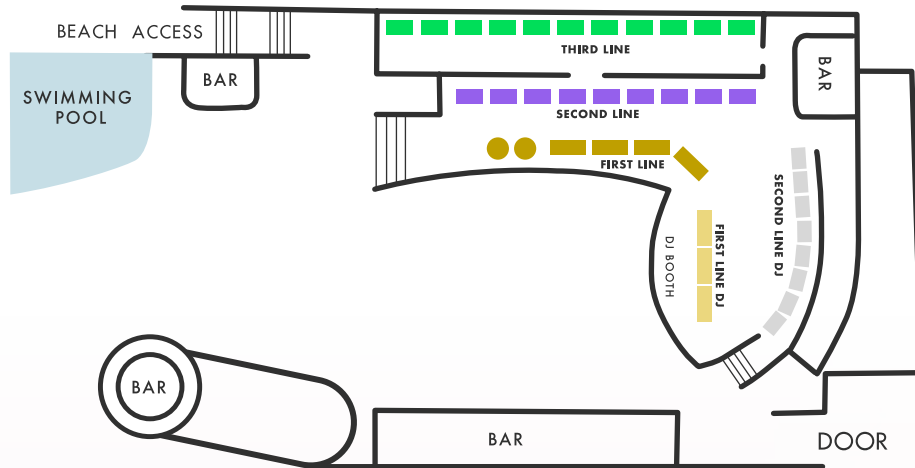

VIP & POOL TABLES

La Marina de Valencia, Paseo de Neptuno. 46011 Valencia
Phone +34 961 150 007
www.marinabeachclub.com

2022

VIP

MARINA BEACH CLUB

VIP & POOL TABLES 2022

MONTH	DAY	AREA	€
MARCH	FRIDAY	POOL	90,00
	SATURDAY	THIRD LINE	120,00
	SUNDAY	SECOND LINE	150,00
	Included March, 16th to 19th	SECOND LINE DJ	200,00
	DAY & NIGHT 100% consumption	FIRST LINE FIRST LINE DJ	250,00 300,00
APRIL	M-T-W-Th	D & N POOL	90,00
	FRIDAY DAY & NIGHT 100% consumption	POOL	90,00
		THIRD LINE	120,00
		SECOND LINE	150,00
		SECOND LINE DJ	180,00
		FIRST LINE	250,00
	FIRST LINE DJ	300,00	
	SATURDAY SUNDAY and bank holidays	POOL	100,00
		THIRD LINE	150,00
		SECOND LINE	180,00
SECOND LINE DJ		200,00	
DAY & NIGHT 100% consumption		FIRST LINE FIRST LINE DJ	300,00 350,00
MAY	MONDAY	POOL	90,00
	TUESDAY WEDNESDAY THURSDAY DAY & NIGHT 100% consumption	POOL	90,00
		THIRD LINE	120,00
		SECOND LINE	150,00
		SECOND LINE DJ	200,00
		FIRST LINE	250,00
	FIRST LINE DJ	300,00	
	FRIDAY SUNDAY DAY & NIGHT 100% consumption	POOL	120,00
		THIRD LINE	150,00
		SECOND LINE	200,00
		SECOND LINE DJ	250,00
	FIRST LINE	300,00	
	FIRST LINE DJ	350,00	
SATURDAY DAY & NIGHT 100% consumption	POOL	150,00	
	THIRD LINE	200,00	
	SECOND LINE	250,00	
	SECOND LINE DJ	300,00	
FIRST LINE	350,00		
FIRST LINE DJ	400,00		
JUNE	MONDAY DAY&NIGHT	POOL	90,00
	TUESDAY DAY	THIRD LINE	150,00
	WEDNESDAY DAY	SECOND LINE	200,00
	THURSDAY DAY	SECOND LINE DJ	220,00
	FRIDAY DAY	FIRST LINE	250,00
	SUNDAY DAY 100% consumption	FIRST LINE DJ	300,00
	TUESDAY WEDNESDAY THURSDAY SUNDAY NIGHT 100% consumption	POOL	150,00
		THIRD LINE	200,00
		SECOND LINE	250,00
		SECOND LINE DJ	300,00
		FIRST LINE	350,00
	FIRST LINE DJ	450,00	
	FRIDAY NIGHT SATURDAY DAY & NIGHT 50% consumption	POOL	200,00
THIRD LINE		300,00	
SECOND LINE		350,00	
SECOND LINE DJ		400,00	
FIRST LINE		450,00	
FIRST LINE DJ	500,00		