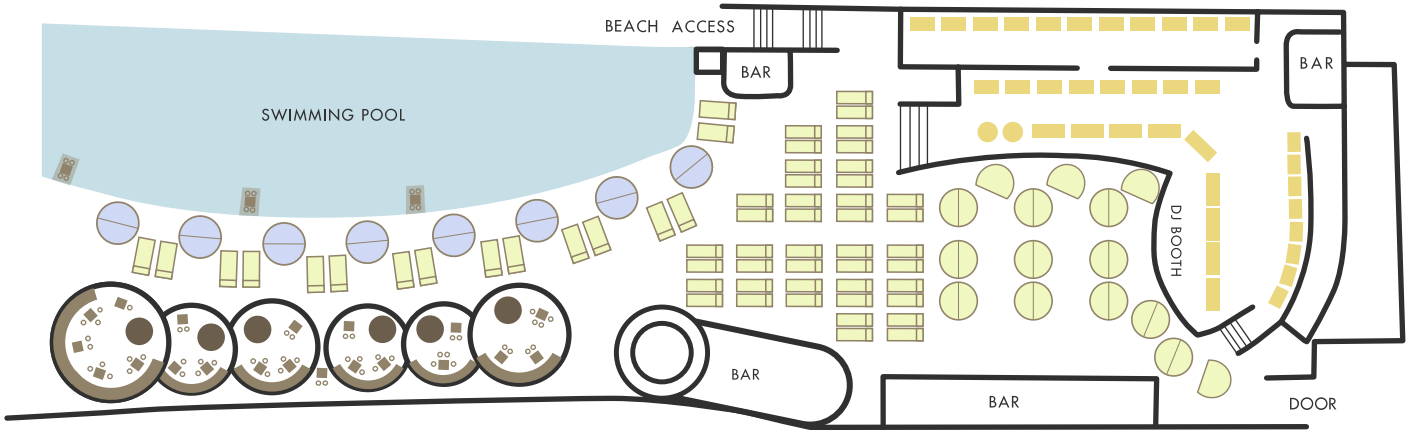

SUN BEDS POOL & PORTET-BEACH

La Marina de Valencia, Paseo de Neptuno. 46011 Valencia

Phone +34 961 150 007

www.marinabeachclub.com

2022

OPENING HOURS

POOL SUN BEDS : 11am - 6pm

BEACH SUN BEDS : 11am - 7:00pm

SUN BEDS

POOL & PORTET-BEACH

2022

	DAY	AREA	SUN BED	COMSUMPTION	TOTAL
MARCH	Mn Tu Wd Th Fr St Sn	POOL	20 €	-	20 €
APRIL	Mn Tu Wd Th Fr	POOL	20 €	-	20 €
	St Sn	POOL	20 €	30 €	50 €
	15th, 16th & 17th	BEACH/POOL	20 €	30 €	50 €
MAY	Fr St Sn	BEACH	30 €	30 €	60 €
	Mn Tu Wd Th	POOL	30 €	10 €	40 €
	Fr St Sn	POOL	40 €	30 €	70 €
JUNE	Mn Tu Wd Th	BEACH	20 €	20 €	40 €
	Fr Sn	BEACH	30 €	30 €	60 €
	St	BEACH	40 €	40 €	80 €
	Mn Tu Wd Th	POOL	30 €	30 €	60 €
	Fr	POOL	40 €	40 €	80 €
	St Sn	POOL	50 €	40 €	90 €
JULY	Mn Tu Wd Th	BEACH	30 €	20 €	50 €
	Fr St Sn	BEACH	40 €	40 €	80 €
	Mn Tu Wd Th	POOL	30 €	40 €	70 €
	Fr Sn	POOL	40 €	40 €	80 €
	St	POOL	50 €	50 €	100 €
AUGUST	Mn Tu Wd Th	BEACH	40 €	25 €	65 €
	Fr St Sn	BEACH	40 €	40 €	80 €
	Mn Tu Wd Th Fr St Sn	POOL	50 €	50 €	100 €
SEPTEMBER	Mn Tu Wd Th	BEACH	30 €	10 €	40 €
	Fr St Sn	BEACH	30 €	40 €	70 €
	Mn Tu Wd Th	POOL	30 €	20 €	50 €
	Fr St Sn	POOL	40 €	40 €	80 €
OCTOBER	Fr St Sn	BEACH	20 €	10 €	30 €
	Mn Tu Wd Th	POOL	20 €	10 €	30 €
	Fr St Sn	POOL	30 €	20 €	50 €

OPENING HOURS

POOL SUN BEDS : 11am - 6pm

BEACH SUN BEDS : 11am - 7:00pm

NOTES

PRICES IN THIS DOCUMENT ARE INDIVIDUAL, JUST FOR ONE PERSON.

FIRST ROW POOL SUN BED SUPPLEMENT, +25 €/pax +50 €/sun bed

COCOON BEACH AREA SUPPLEMENT, +10€/pax

BEACH SUN BEDS

POOL SUN BEDS

- FIRST ROW
- OTHER SUN BEDS
- SHADOW SUN BEDS