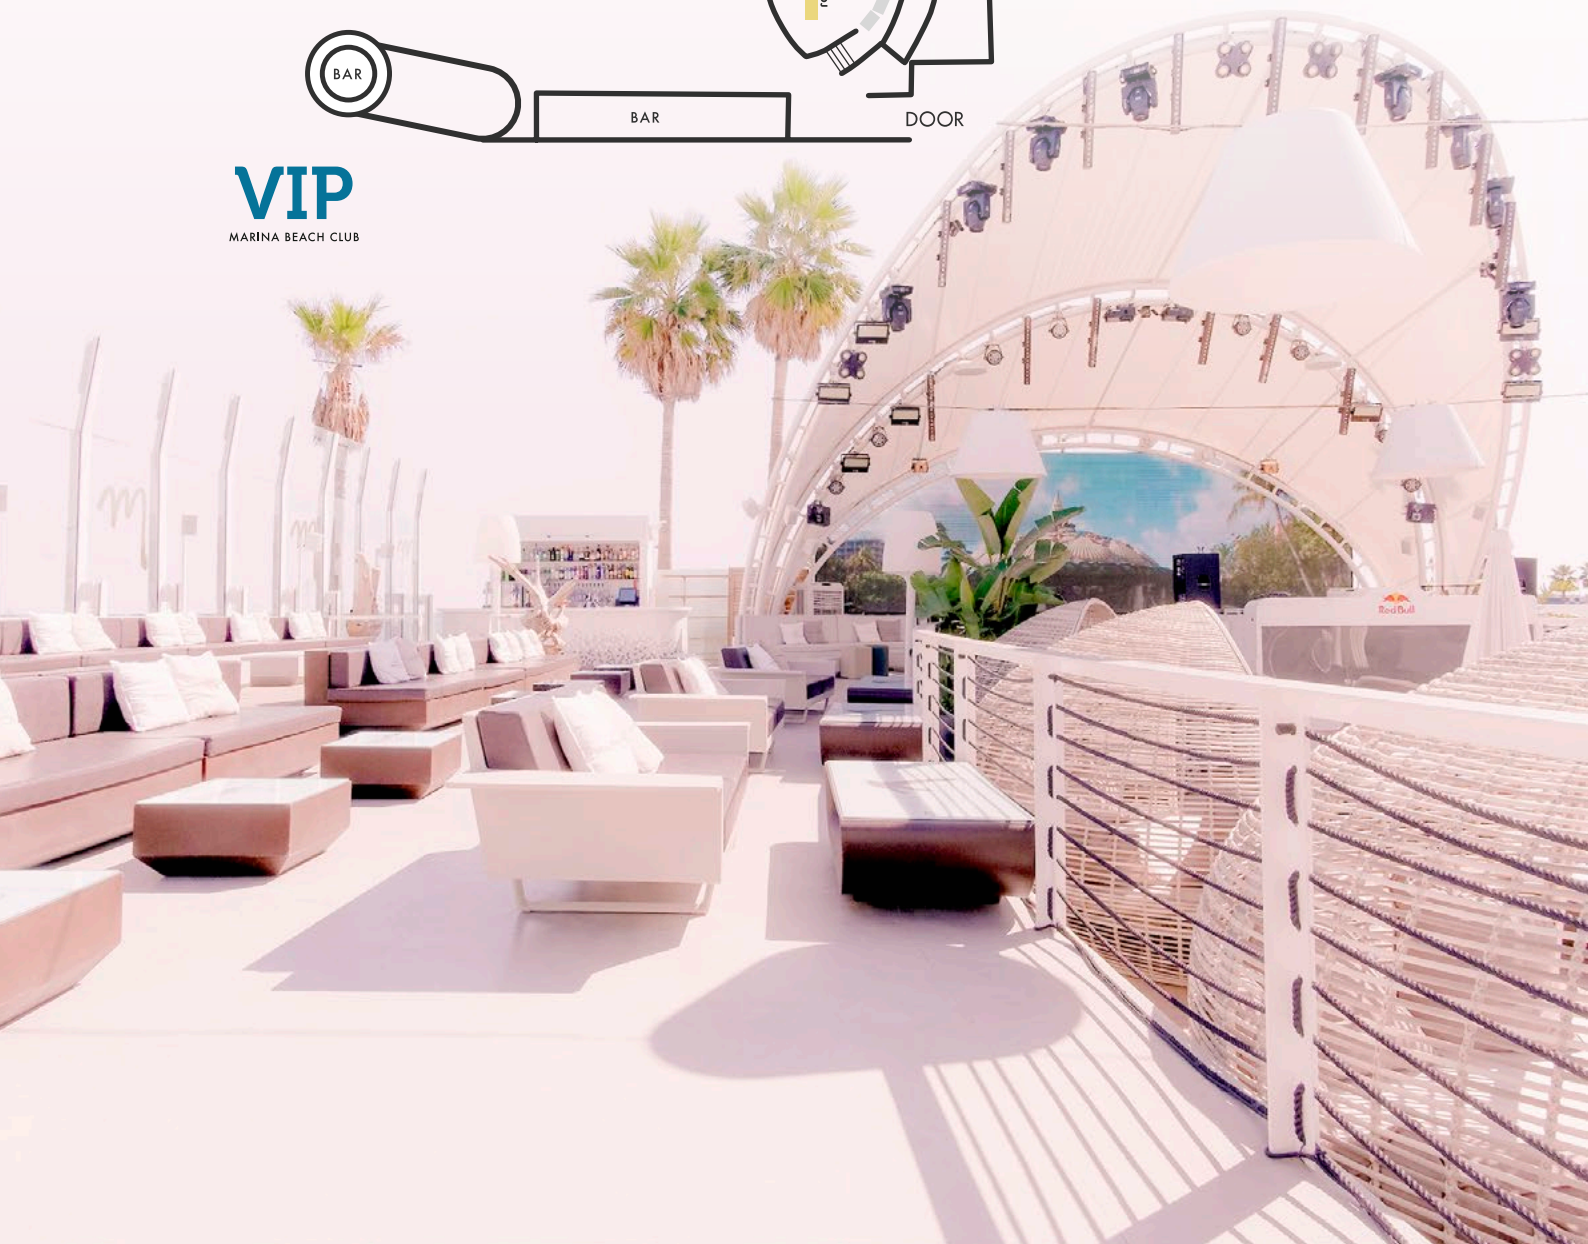

VIP
MARINA BEACH CLUB