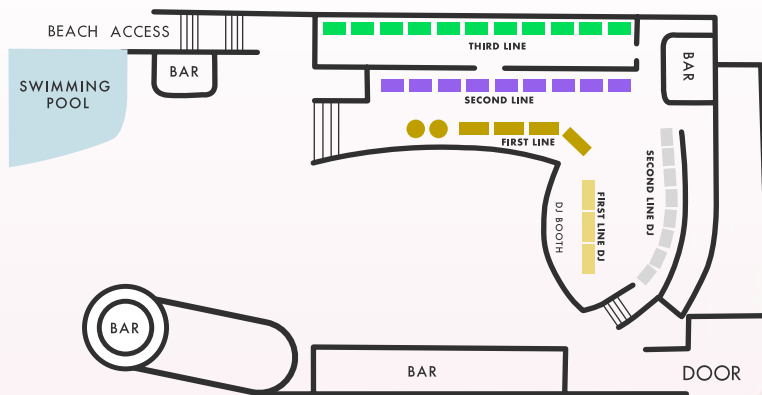

VIP & POOL TABLES

La Marina de Valencia, Paseo de Neptuno. 46011 Valencia

Phone +34 961 150 007

www.marinabeachclub.com

2022

VIP TABLE PRICE

The price you pay for the VIP table is meant for 5 people. If you were more than 5, the price of the table will be the result of dividing the actual price among 5 and then multiply it for the number of people you will be, for a maximum of 7 persons. If you were 8 or more people, you must book 2 VIP tables. The money you pay for your table is used for consumption, that is, buying bottles of our VIP Area Bottle Service. If the day is marked with 100% consumption, then you can spend the whole price of table on bottles. Instead, if the day is marked with 50%, then you have a credit of 50% of the table price to buy bottles.

For example, if your VIP table costs 300€, then you have 300€ to spend on VIP Area Bottle Service if the day you have booked is marked with 100% consumption. If the day is 50% consumption, you will have 150€ to spend.

VIP TABLE RULES

- Clients who book a VIP table will not have to pay the ticket to entry and will be allowed to freely move in an out the club.
- Clients who book a Day table will have to leave the table at 11pm. They can stay at the dancefloor for the night session.
- Clients who book a Night table will be able to access the VIP at 11:30pm.