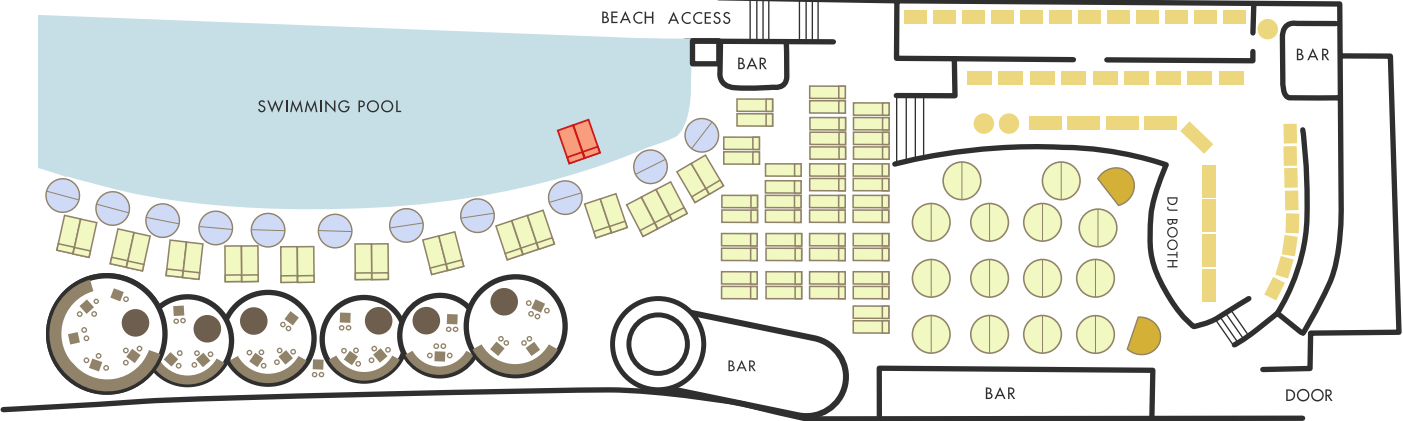

SUN BEDS POOL & PORTET-BEACH

La Marina de Valencia, Paseo de Neptuno. 46011 Valencia

Phone +34 961 150 007

www.marinabeachclub.com

2024

OPENING HOURS

POOL SUN BEDS : 10:30am - 5pm March to June (both inclusive), October and November
(18 YEARS AND OVER ONLY) 10:30am - 6pm July to September (both inclusive)

FIRST ROW POOL SUN BED SUPPLEMENT: 25€/pax - 50€/sunbed

BEACH/POOL SUN BEDS SUPPLEMENT: 10€/person

PREMIUM BEACH SUN BED SUPPLEMENT: 15€/pax - 30€/sunbed

PREMIUM POOL SUN BED SUPPLEMENT: 25€/pax - 50€/sunbed

SUN BEDS PORTET-BEACH

- COCOON BEACH
- SUN BEDS
- PREMIUM SUN BEDS

SUN BEDS POOL

- SUN BED POOL PREMIUM
- OTHER SUN BEDS
- SHADOW SUN BEDS
- FIRST ROW SUN BEDS
- COCOON POOL