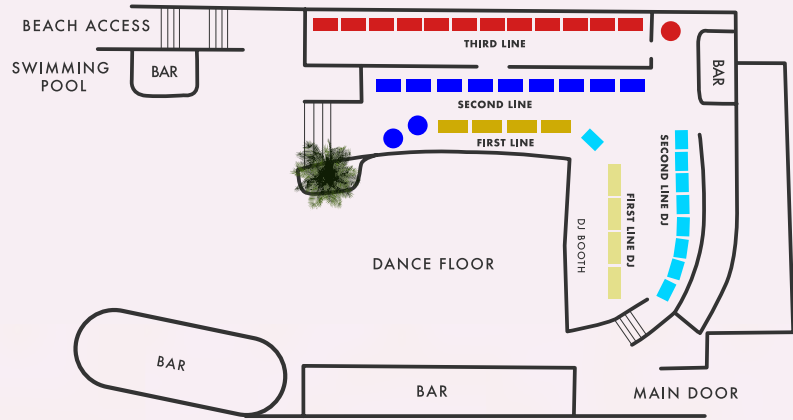

VIP TABLES SPECIAL DAYS

La Marina de Valencia, Paseo de Neptuno, 46011 Valencia
Phone +34 961 150 007
www.marinabeachclub.com

2024

VIP
MARINA BEACH CLUB

VIP TABLE PRICES ON SPECIAL DAYS

- The price paid will be for 5 people per table. If there were more people, it would be divided by 5 and multiplied by the number of people, with a maximum of 7. If there were 8 people, two tables would have to be paid. The money paid for each table will go towards the purchase of bottles from the VIP menu, varying depending on the day between 50% and 100% of the amount paid. Example: If your table costs 300€, you will have 300€ of credit to spend on the VIP's bottle menu if 100% consumption is indicated. If 50% consumption is indicated, it would be €150.

- Table prices shown in this document are pre-sale prices. Table prices may vary if purchased at the door.

- Extra wristbands will be sold at the entrance as long as the capacity allows it and they will be with the indicated consumption up to a maximum of 7 people per table, after that number they will be without consumption.

VIP TABLE RULES ON SPECIAL DAYS

- Customers who book a table in the VIP lounge do not have to pay the entrance fee and can enter and leave the lounge as many times as they wish.

- The club's VIP tables are suitable for drinks: soft drinks, glasses and ice. They are designed to enjoy the club dancing and standing around the table. There is also some complimentary seating in case someone in the group wants to sit down, but not for everyone at the table.

- Day session customers will have to leave the VIP at the time indicated on each special day and may remain on the dance floor during the night session (except for special times).

- Night session customers will not be allowed to enter the VIP area until the time indicated on each special day.