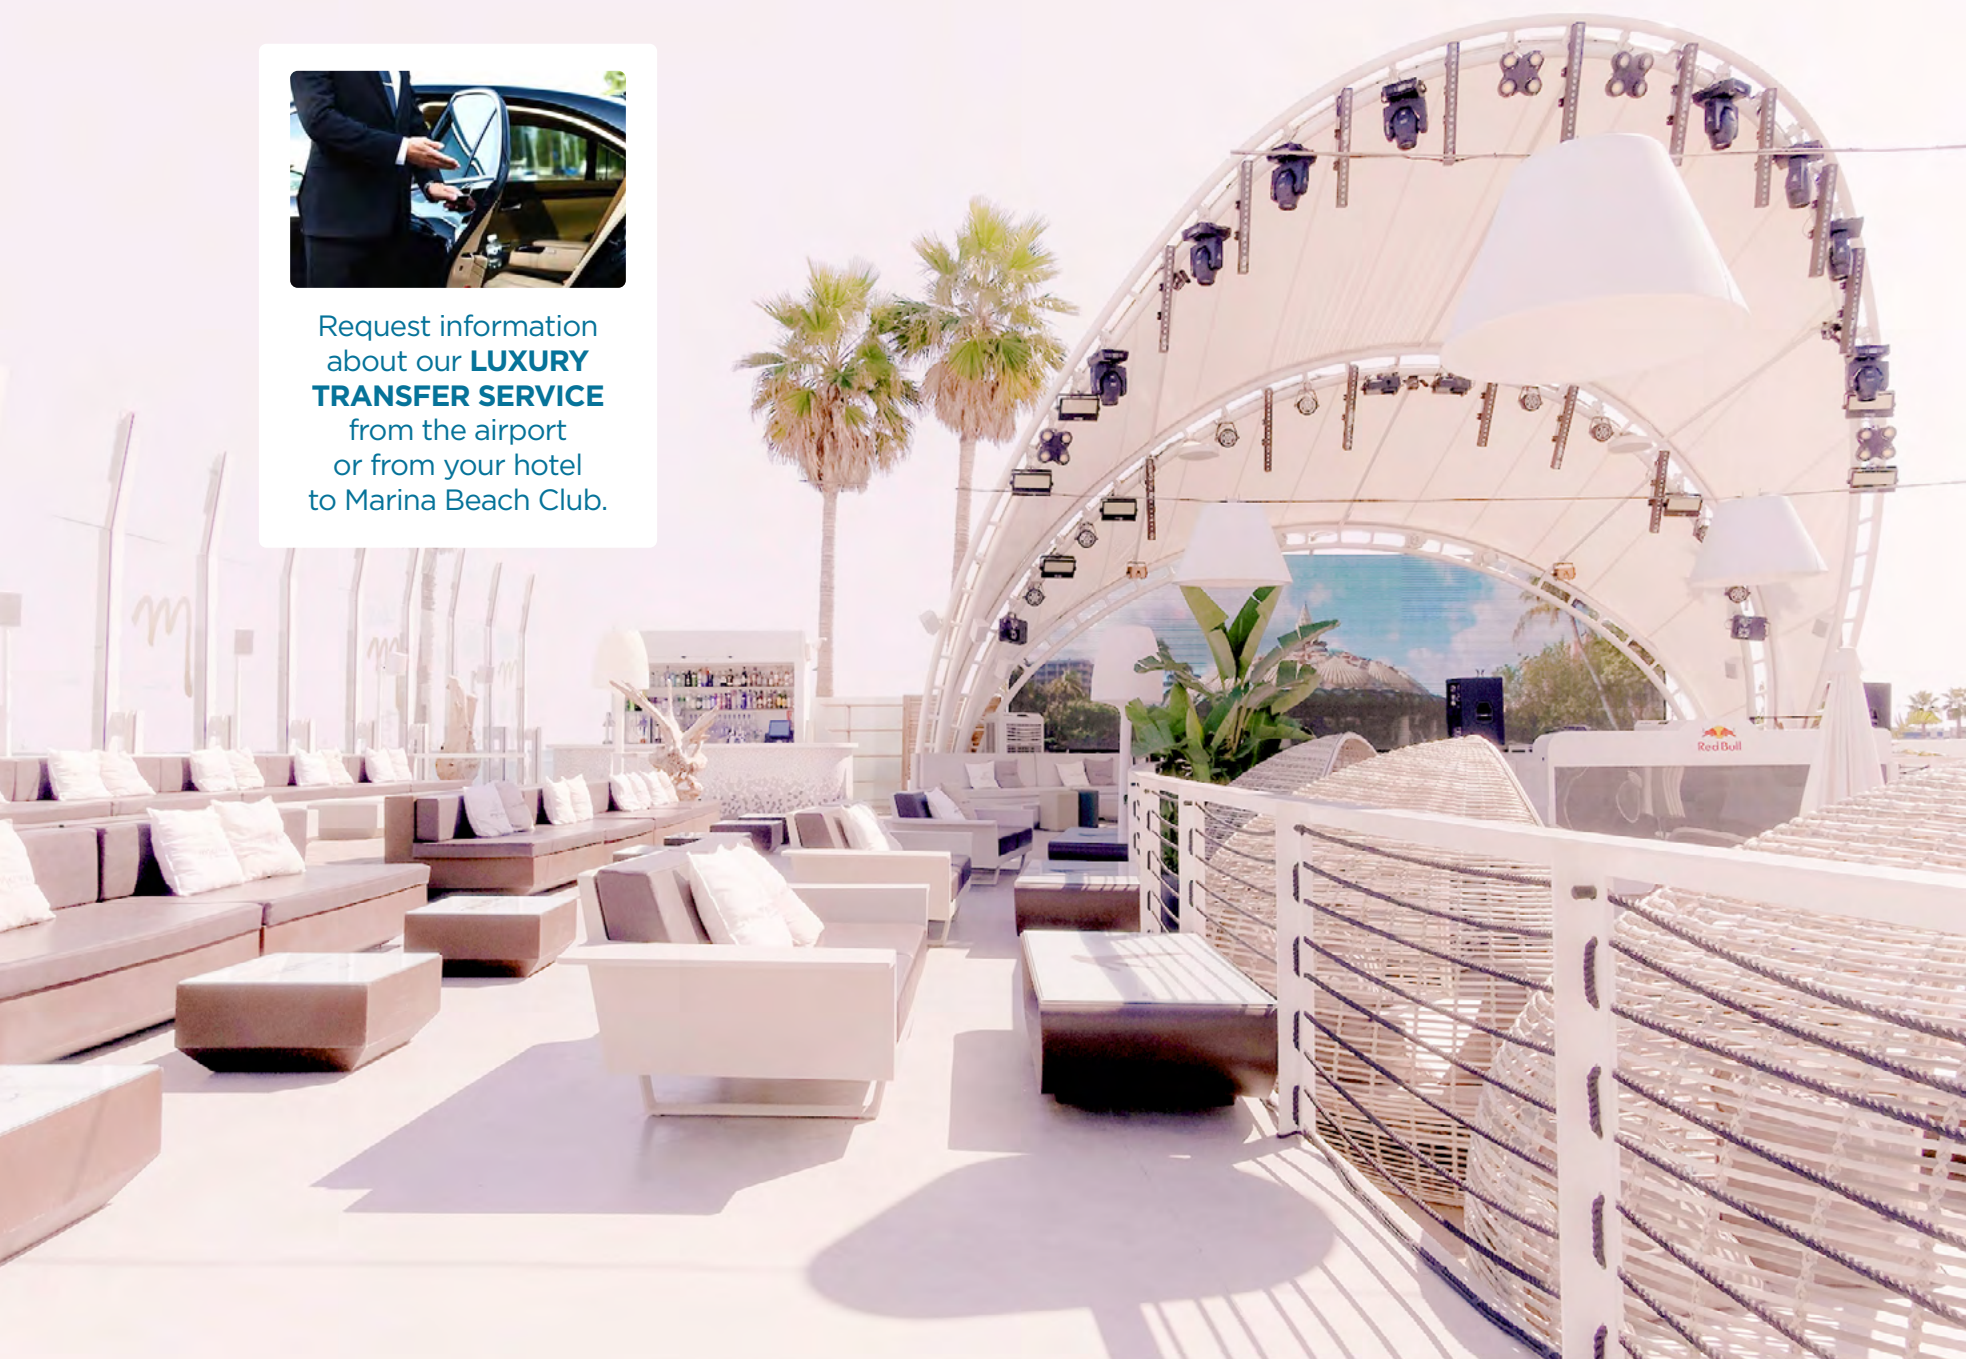

VIP TABLE RULES ON SPECIAL DAYS

- Customers who book a table in the VIP lounge do not have to pay the entrance fee and can enter and leave the lounge as many times as they wish.

- The club's VIP tables are suitable for drinks: soft drinks, glasses and ice. They are designed to enjoy the club dancing and standing around the table. There is also some complimentary seating in case someone in the group wants to sit down, but not for everyone at the table.

- Day session customers will have to leave the VIP at the time indicated on each special day and may remain on the dance floor during the night session (except for special times).

- Night session customers will not be allowed to enter the VIP area until the time indicated on each special day.

FOR ANY ISSUES REGARDING THE PURCHASE OF TICKETS OR BOOKING A TABLE, PLEASE CONTACT US AT THE FOLLOWING E-MAIL ADDRESS:

SOPORTE@FOURVENUES.COM

Request information about our **LUXURY TRANSFER SERVICE** from the airport or from your hotel to Marina Beach Club.